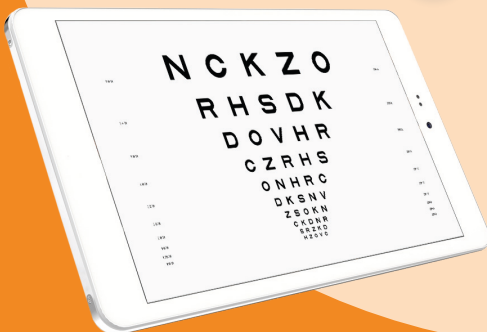

NOC

NEAR OPHTHALMIC CHART

More than 40 tests @ 40 cm (16 inches).

3 sets of tests: Reading, Refraction and Quality of Vision.

Reading charts in accordance with international standards.

ETDRS charts at video display distance 65 cm (26 inches).

8" RETINA display provides visual acuity up to 1.2 (20/16).

5 languages: English, French, German, Italian, Spanish.

Standard optotypes presented in random order.

Free, automatic software updates.

Preferred test sequence.

Long-life battery. Stylish.

EYE EXAMINATION FOR NEAR VISION

NOC is the near vision tester based on a high quality 8" RETINA DISPLAY tablet, easy to use, with a white frame, which includes a wide range of tests and stimuli performed at 40 cm (16") or 65 cm (26").

NOC is a highly engineered, stylish portable device, designed for professionals. Unlike existing apps, NOC lets you perform a professional, comprehensive near examination without using the patients' personal tablets or smartphones.