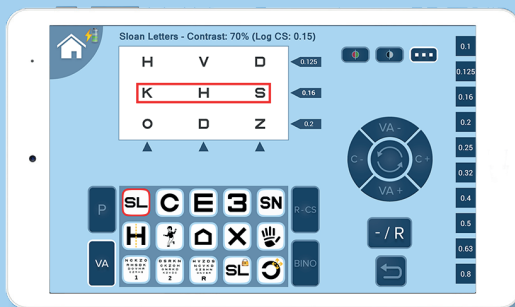

Remote Console

The touch screen remote control makes everything quick and easy.

Adjust the visual acuity value, add masking or crowding, move to low-vision mode, change tests or programs. Everything can be done with just a simple tap on the icon.

This frees up professionals to focus exclusively on their patients while keeping an eye on all parameters.

From the very first use, the remote console can give a thorough exam with a few easy steps, taking full advantage of the AOC chart system's potential.

Longer
battery
life +

- Reduced examination time
- Intuitive chart control
- Improved working position
- More attention on patients